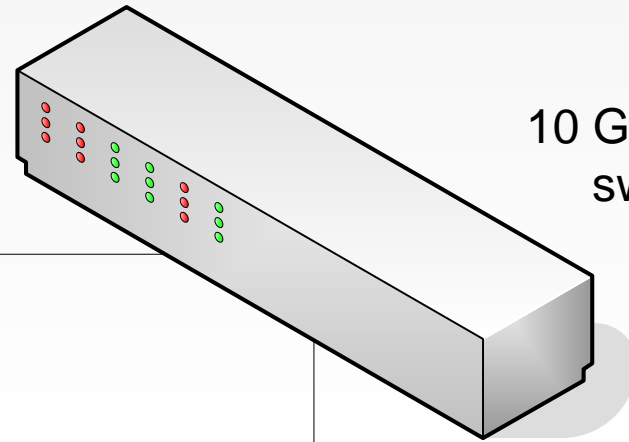

10 Gb Cisco switch